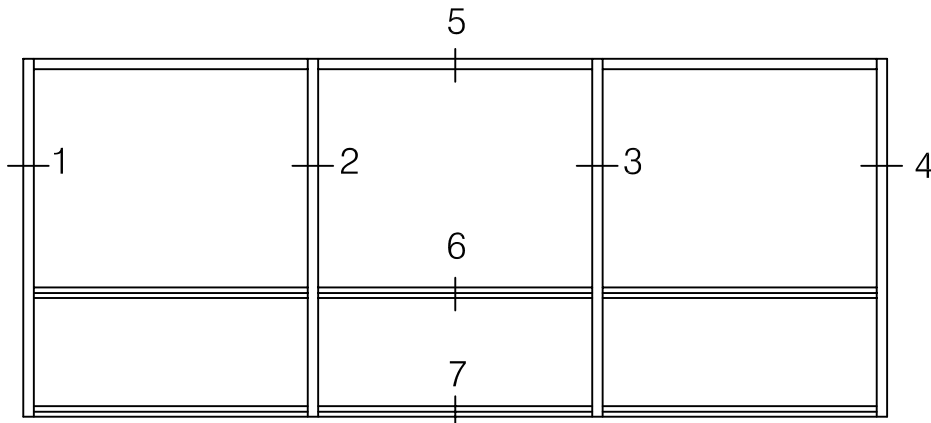

# ALUMINUM FIXED FRAME WINDOW

(SCREW SPLINE SYSTEM)

ELEVATION IS NUMBER KEYED TO DETAILS

3 1/4" OR 3" SELF DRILLING SCREWS