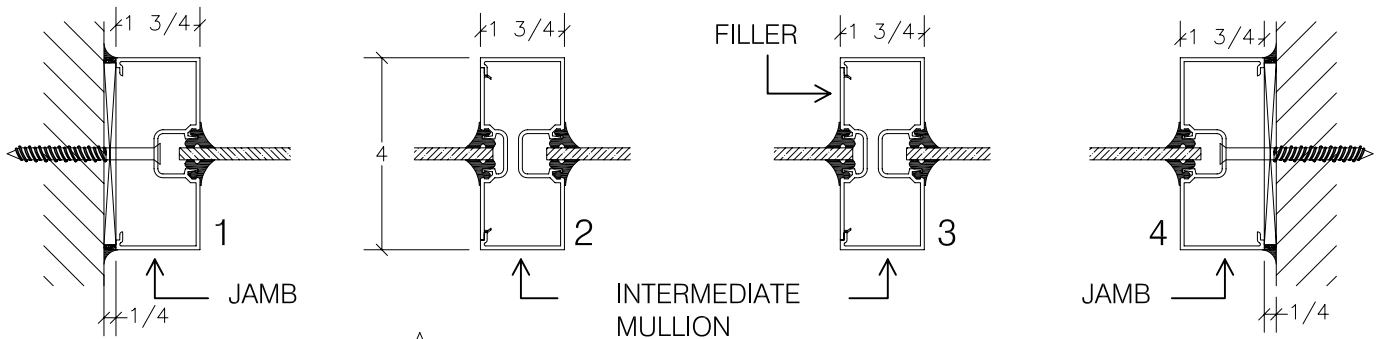

# ALUMINUM FIXED FRAME WINDOW

(SCREW SPLINE SYSTEM)

ELEVATION IS NUMBER KEYED TO DETAILS

3 1/4" OR 3" SELF DRILLING SCREWS