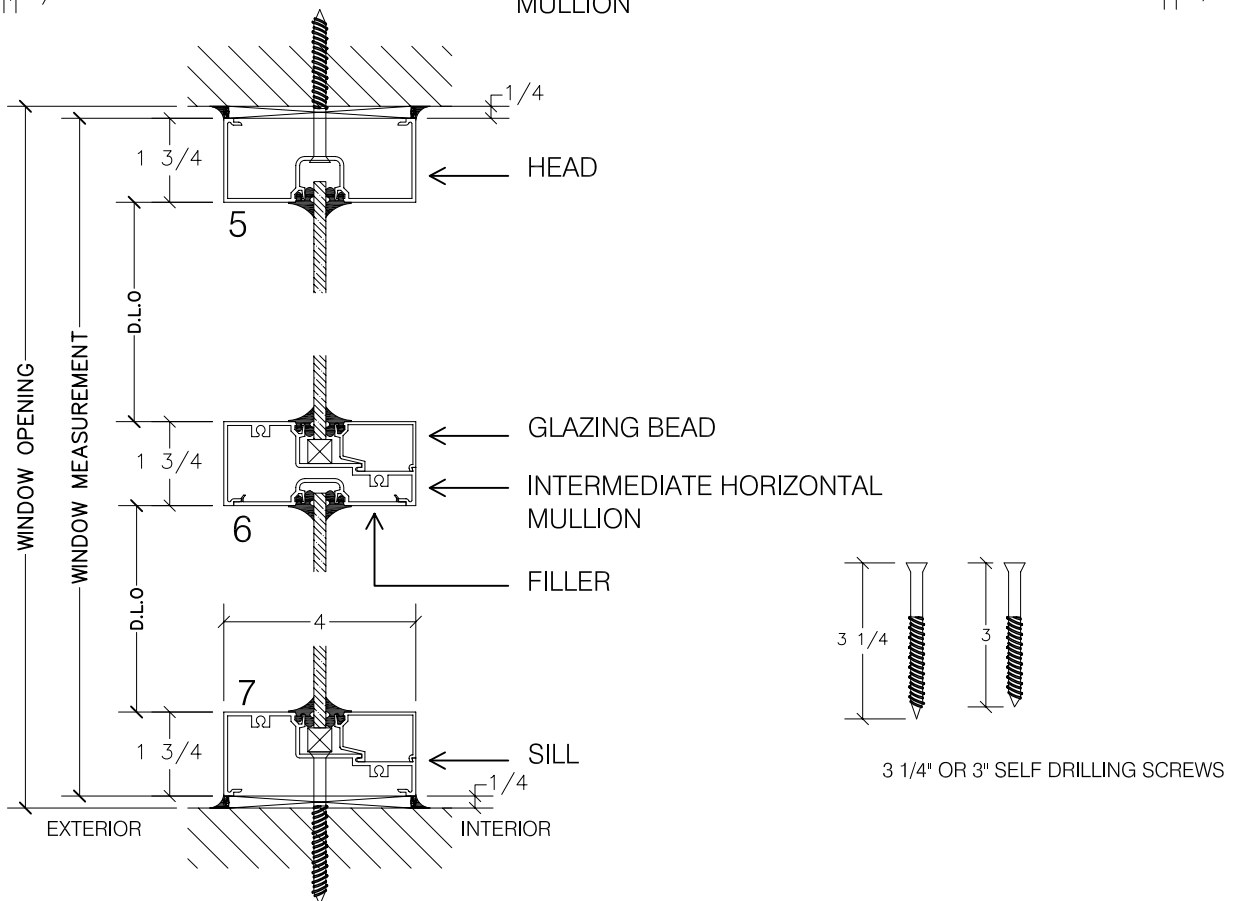

# ALUMINUM FIXED FRAME WINDOW

(SCREW SPLINE SYSTEM)

ELEVATION IS NUMBER KEYED TO DETAILS

3 1/4" OR 3" SELF DRILLING SCREWS